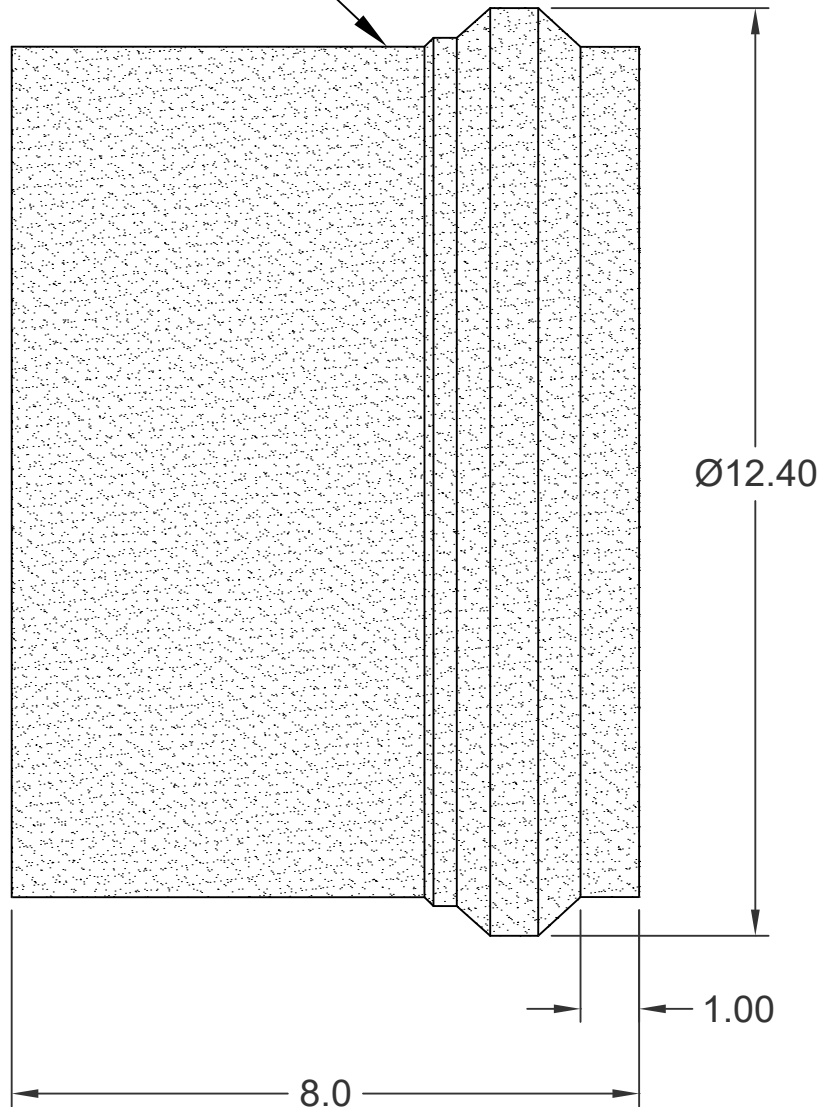

SURFACE COATED WITH SAND

FOR REFERENCE ONLY DIMENSIONS SUBJECT TO CHANGE

TITLE

10" SANDED MANHOLE ADAPTER G
D3034/F1336 SDR 35 PSM PVC

1-800-437-4670 FARGO, ND

DATE 5-5-17

SCALE NONE

PART NO. 116-0010