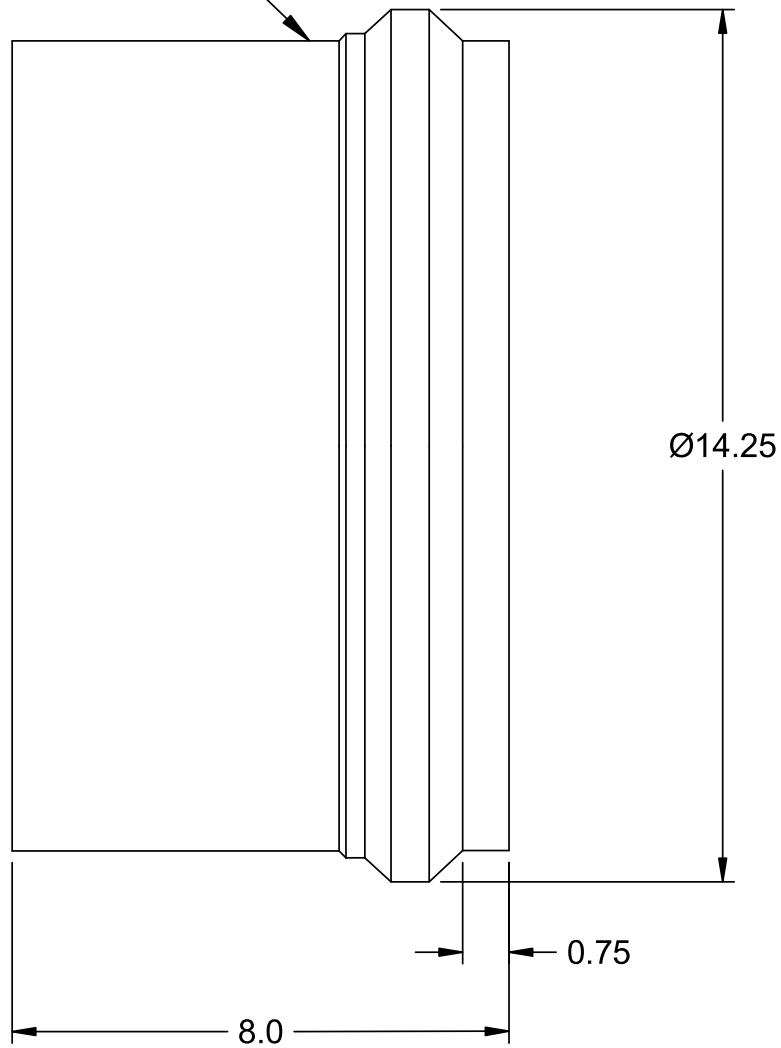

SURFACE COATED WITH SAND

FOR REFERENCE ONLY DIMENSIONS SUBJECT TO CHANGE

TITLE

12" SANDED MANHOLE ADAPTER G  
D3034/F1336 SDR 35 PSM PVC

1-800-437-4670 FARGO, ND

DATE 10-10-13

SCALE NONE

PART NO. 116-0012