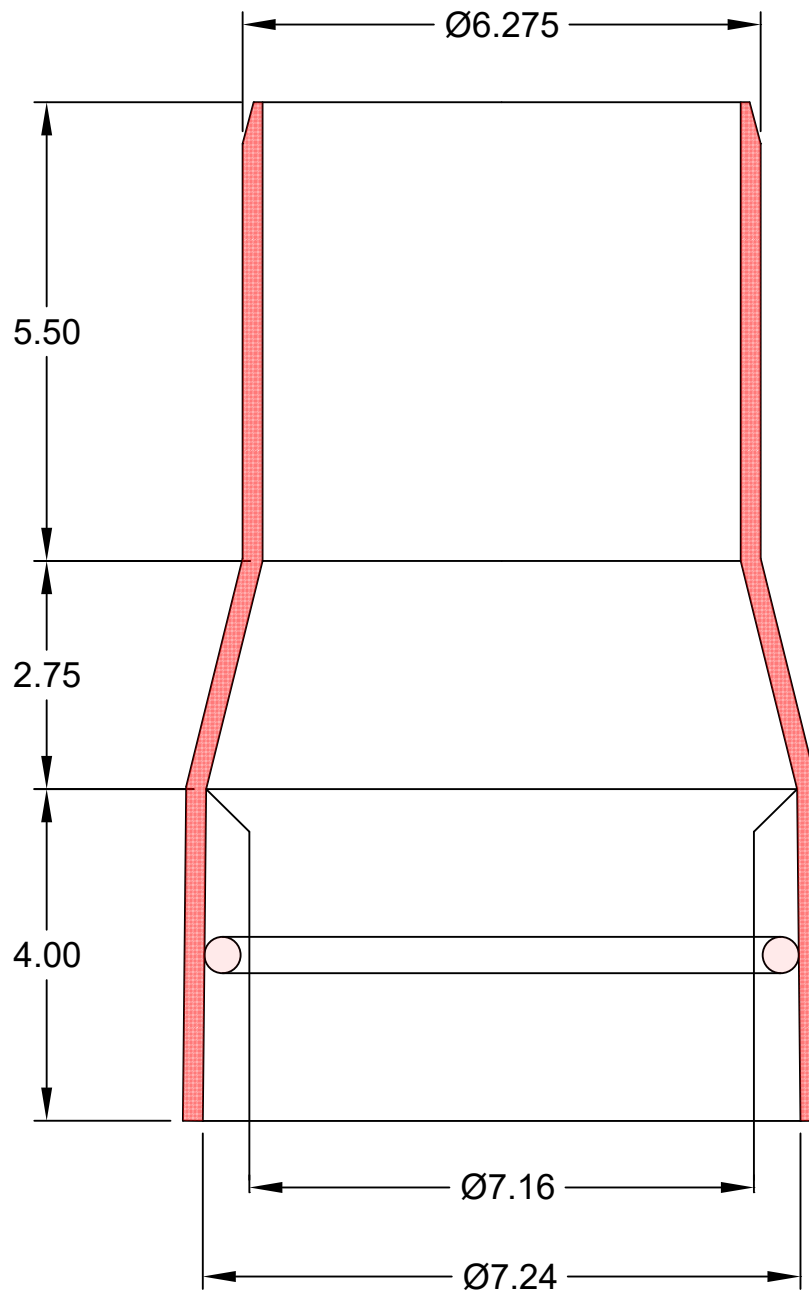

Sectional view shows position of the 7/16" O-Ring gasket in the Cast Iron Socket
 O-Ring gasket available upon request. O-Ring will be shipped loose

FOR REFERENCE ONLY DIMENSIONS SUBJECT TO CHANGE

TITLE

6" C.I. Extra Heavy Hub x Psm Spigot Adapter
 W / O-Ring

1-800-437-4670 FARGO, ND

DATE 4-9-12

SCALE NONE

PART NO. 239-0006W